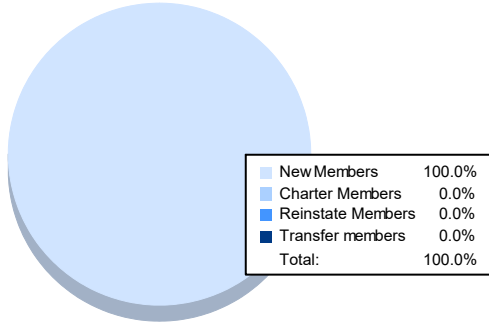

Year	New Clubs	Dropped Clubs	Gain/ Loss Clubs	New Members	Charter Members	Reinstate Members	Transfer Members	Total Member Added	Total Members Dropped	Gain/ Loss Members
2016-2017	0	0	0	250	0	17	1	268	279	-11
2017-2018	0	2	-2	238	0	2	3	243	516	-273
2018-2019	0	0	0	166	0	2	3	171	315	-144
2019-2020	0	1	-1	154	0	4	3	161	285	-124
2020-2021	0	2	-2	155	0	0	0	155	223	-68
<b>Average</b>	<b>0</b>	<b>1</b>	<b>-1</b>	<b>193</b>	<b>0</b>	<b>5</b>	<b>2</b>	<b>200</b>	<b>324</b>	<b>-124</b>

### Membership Composition June 2021 Cumulative