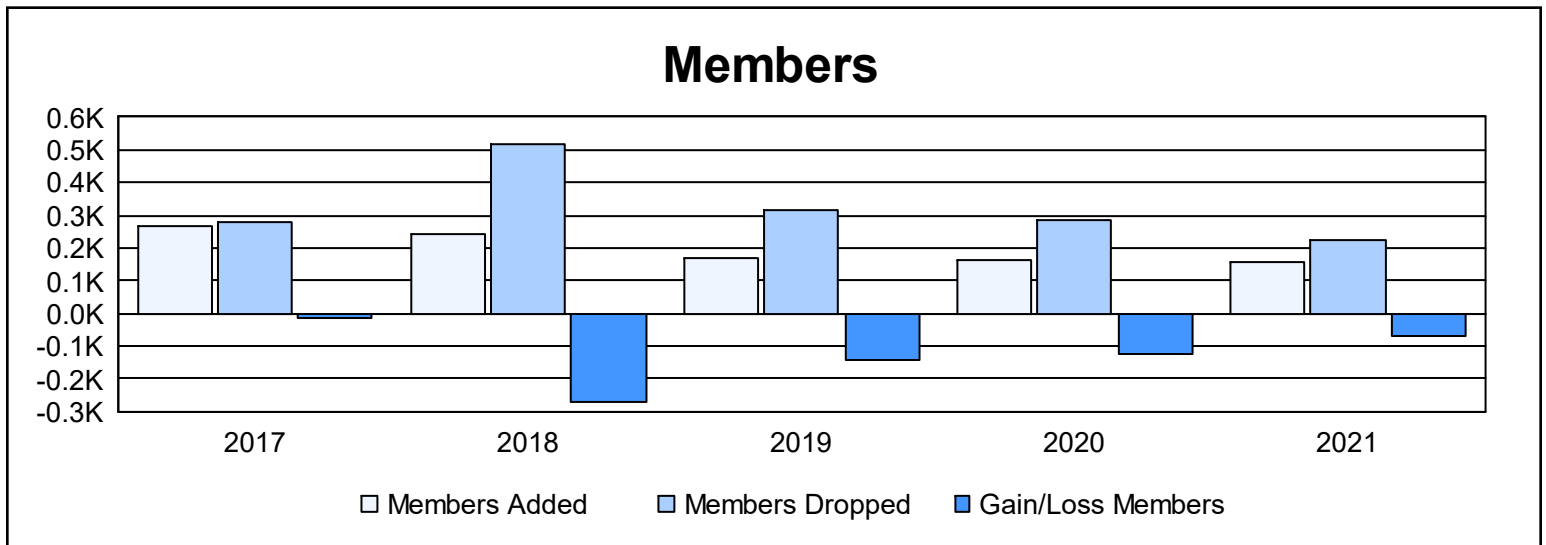

Year	New Clubs	Dropped Clubs	Gain/ Loss Clubs	New Members	Charter Members	Reinstate Members	Transfer Members	Total Member Added	Total Members Dropped	Gain/ Loss Members
2016-2017	0	0	0	250	0	17	1	268	279	-11
2017-2018	0	2	-2	238	0	2	3	243	516	-273
2018-2019	0	0	0	166	0	2	3	171	315	-144
2019-2020	0	1	-1	154	0	4	3	161	285	-124
2020-2021	0	2	-2	155	0	0	0	155	223	-68
<b>Average</b>	<b>0</b>	<b>1</b>	<b>-1</b>	<b>193</b>	<b>0</b>	<b>5</b>	<b>2</b>	<b>200</b>	<b>324</b>	<b>-124</b>

### Membership Composition June 2021 Cumulative