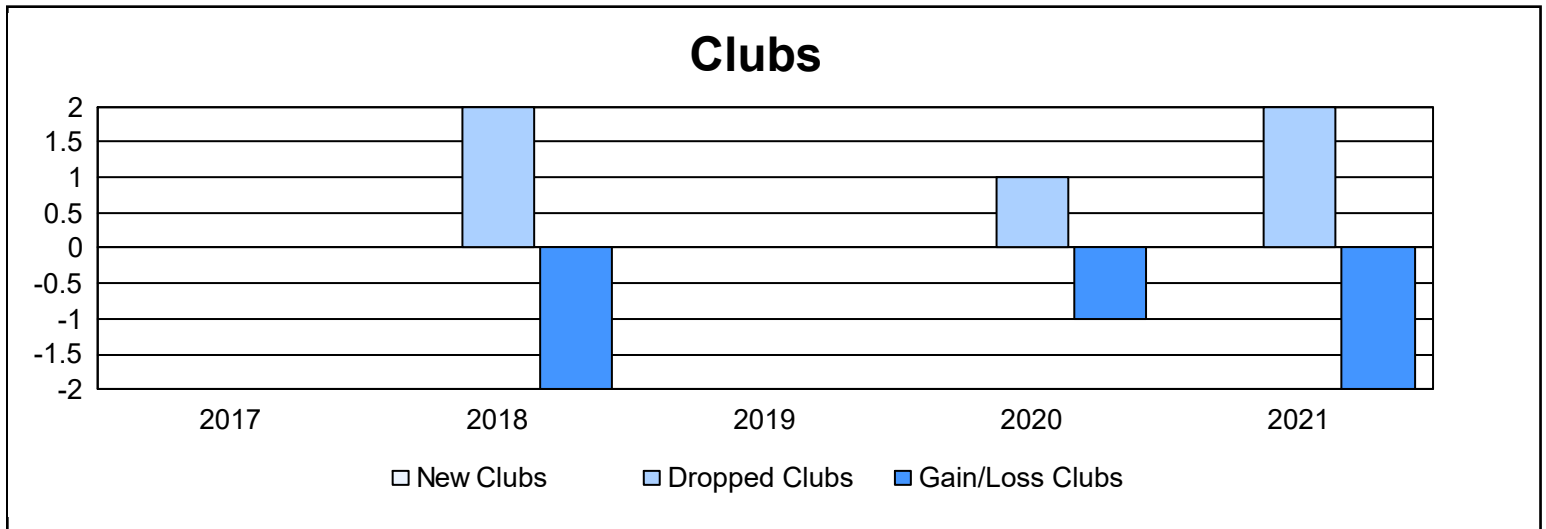

Year	New Clubs	Dropped Clubs	Gain/ Loss Clubs	New Members	Charter Members	Reinstate Members	Transfer Members	Total Member Added	Total Members Dropped	Gain/ Loss Members
2016-2017	0	0	0	250	0	17	1	268	279	-11
2017-2018	0	2	-2	238	0	2	3	243	516	-273
2018-2019	0	0	0	166	0	2	3	171	315	-144
2019-2020	0	1	-1	154	0	4	3	161	285	-124
2020-2021	0	2	-2	155	0	0	0	155	223	-68
<b>Average</b>	<b>0</b>	<b>1</b>	<b>-1</b>	<b>193</b>	<b>0</b>	<b>5</b>	<b>2</b>	<b>200</b>	<b>324</b>	<b>-124</b>

### Membership Composition June 2021 Cumulative